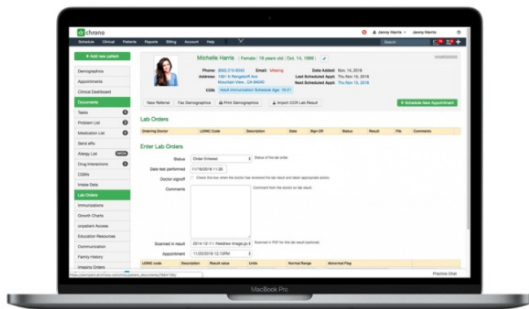

Getting Started: Integrating with Labs

Last modified on 04/17/2026 4:57 pm EDT

Basic Lab Integration Setup

The DrChrono has the ability to integrate with hundreds of labs throughout the United States. With two labs, Labcorp and Quest Diagnostics, we maintain a direct partnership that provides our customers using those services with seamless integration and direct support. With our integration with Health Gorilla and [Lifepoint](#), our customers can additionally integrate with labs within their network outside of Quest and Labcorp.

To get started with labs, please visit our lab integrations below:

- [Labcorp](#)
- [Quest](#)

Are you a clinician?

Connect your DrChrono account to Quest and LabCorp.

Once you reach the lab integration page, select the links for Labcorp and/or Quest Diagnostics. You will be taken to the registration page for the respective company for instructions on how to integrate with your DrChrono account. Our [partner marketplace](#) can help you get started with Lifepoint.