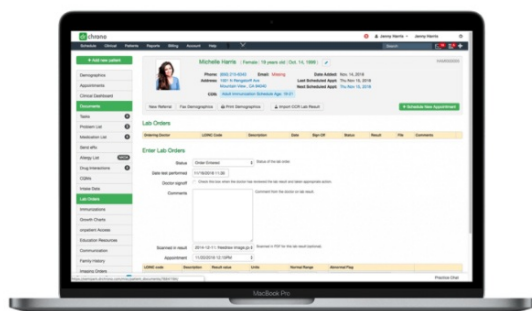

## Basic Lab Integration Setup

The DrChrono has the ability to integrate with hundreds of labs throughout the United States. With two labs, [Labcorp](#) and [Quest Diagnostics](#), we maintain a direct partnership that provides our customers using those services with seamless integration and direct support. With our integration with Health Gorilla and [Lifepoint](#), our customers can additionally integrate with labs within their network outside of Quest and Labcorp.

To get started with labs, please visit our lab integration page [here](#).